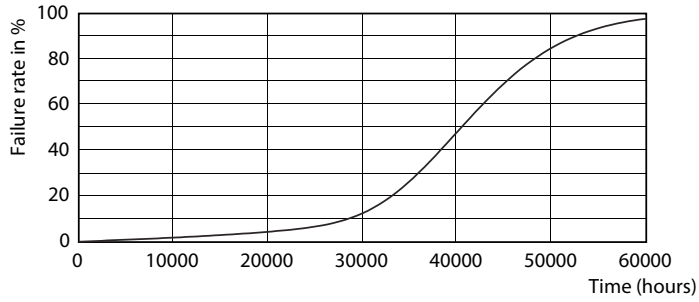

PAR38 120V 17-90W 1200lm 8D 3000K E26 D

PAR38 120V 17-120W 25D 3000K E26 D WH

PAR38 120V 17-120W 25D 3000K E26 D WH

LED PAR38

Lifetime

ExpertColor PAR38 30S 30L Dim 120V Life Expectancy Diagram

ExpertColor PAR38 30S 30L Dim 120V Lumen Maintenance Diagram