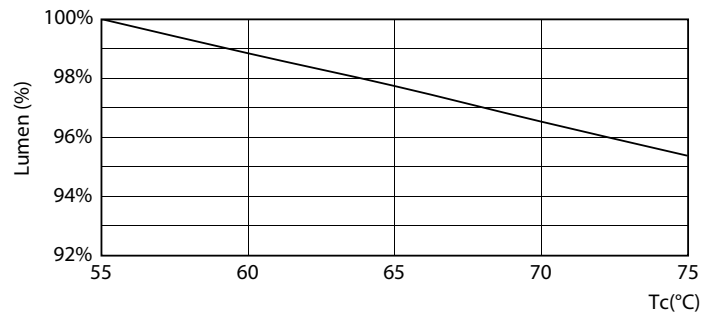

## Lifetime

LEDtube 30K

LEDtube 30K FailureRate

LEDtube 30K LifetimeVsTc

LEDtube COR 8W 30K LumenVsTc