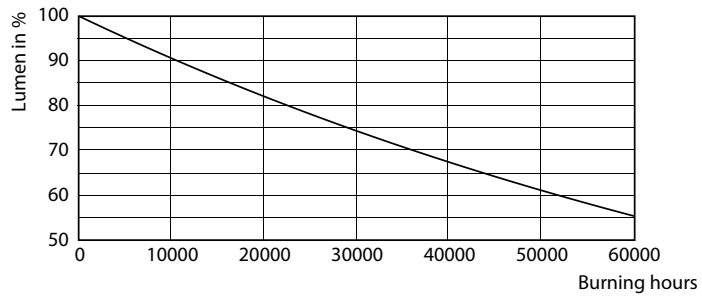

Tubos LED Essential T8 Mains

Lifetime

LEDtube 30K