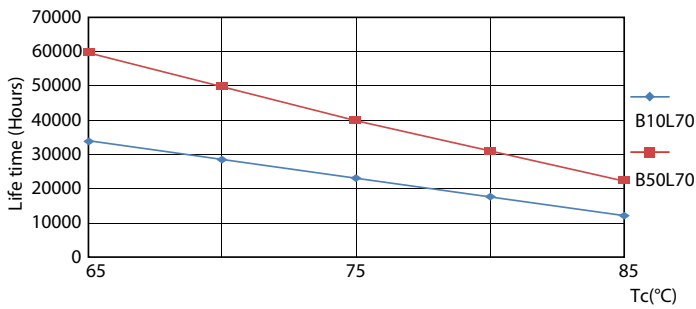

LEDtube MAS SLR 20,5W 60K LumenVsTc-LMP

LEDtube MAS SLR 20,5W 60K LifetimeVsTc-LED